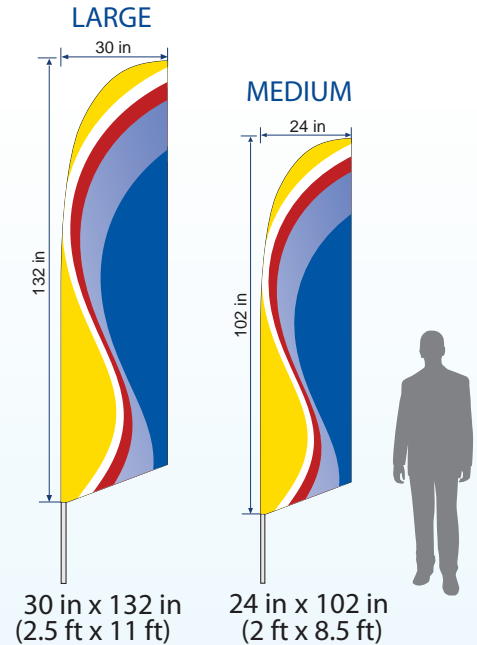

# Feather Flags The Bowflag® Series

- Full usage of advertising space by using a pole sleeve made of printed flag material
- Bowflag® can be combined with different stands for indoor and outdoor usage
- Precision aluminum hardware
- Bases with integrated bearings available to allow flag to move easily with the wind
- Easy setup within 3 minutes

Large pole's total length: 13 ft  
Medium pole's total length: 10.2 ft

## Accessories

**Ground sleeve with bearing**

Steel stake, incl. bearing  
Est. Weight: 3 lbs

**Expandable cross base with bearing**

Steel, collapsible, incl. bearing,  
28in x 28in  
Est. Weight: 7 lbs

**Durable polyester carrying case**

For safe, easy transport and storage

**Weight bag**

Plastic, fill with water  
Est. Weight: 26.5 lbs (filled)  
Recommended for outdoor use

**Square Base with Thorn**

Steel flat plate, silver,  
Est. Weight: 10 lbs